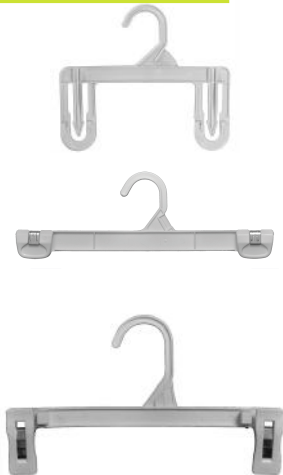

BOTTOMS

STYLE #	SIZE	DESCRIPTION	DEPARTMENT	MATERIAL	COLOR
397	8"	Pant/Skirt		PP	White
1004	8"	Grip on		PP	White
1001	10"	Grip on		PP	White
6108	8"	Pinch Grip with Plastic Hook w/ Soft Pad		PP	White
6110	10"	Pinch Grip with Plastic Hook w/ Soft Pad		PP	White
6608	8"	Pinch Grip with Plastic Hook w/ Soft Pad		PP	White
6610	10"	Pinch Grip with Plastic Hook w/ Soft Pad		PP	White
6612	12"	Pinch Grip with Plastic Hook w/ Soft Pad		PP	White
6614	14"	Pinch Grip with Plastic Hook w/ Soft Pad		PP	White
9108	8"	Pinch Grip with Plastic Hook, Crease free		PP	White