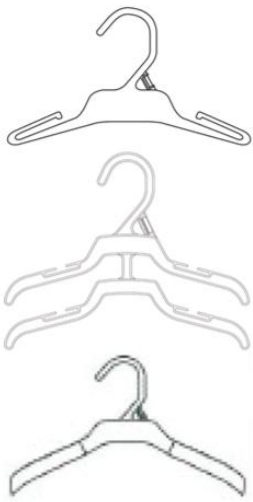

STYLE #	SIZE	DESCRIPTION	DEPARTMENT	MATERIAL	COLOR
465	8.5"	Bib/Overall		PP	White
466	10.5"	Bib/Overall		PP	White
401/441	10"	Double Top		PP	White
402	12"	Double Top		PP	White
477	12"	Outerwear, Downward Slope		PP	White

FRAMES

STYLE #	SIZE	DESCRIPTION	DEPARTMENT	MATERIAL	COLOR
951	10"	12"x 8.5" Frame		PP	White
959	12"	12"x 10" Frame		PP	White