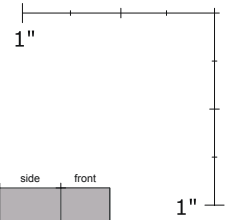

Dollar General Sizer Tab Print Layouts

Men's sizes

side front S S 429c 10 points	side front S / M S / M 429c 10 points	side front M M 429c 10 points	side front M / L M / L 429c 10 points	side front L L 429c 10 points	side front L / XL L / XL 429c 10 points	side front XL XL 429c 10 points	side front 2 XL 2 XL 429c 10 points	side front 3 XL 3 XL 429c 10 points	side front 4 XL 4 XL 429c 10 points	
side front 29 29 429c 10 points	side front 30 30 429c 10 points	side front 31 31 429c 10 points	side front 32 32 429c 10 points	side front 33 33 429c 10 points	side front 34 34 429c 10 points	side front 36 36 429c 10 points	side front 38 38 429c 10 points	side front 40 40 429c 10 points	side front 42 42 429c 10 points	side front 44 44 429c 10 points

Newborn (Girl and Boy)

side front 0 / 3 M 0 / 3 M 116c 8 points	side front 3 / 6 M 3 / 6 M 116c 8 points	side front 6 / 9 M 6 / 9 M 116c 8 points

Infant Girl

side front 12 M 12 M 670c 10 points	side front 18 M 18 M 670c 10 points	side front 24 M 24 M 670c 10 points

Toddler Girl

side front 2 T 2 T 191c 10 points	side front 3 T 3 T 191c 10 points	side front 4 T 4 T 191c 10 points

Infant Boy

side front 12 M 12 M 283c 10 points	side front 18 M 18 M 283c 10 points	side front 24 M 24 M 283c 10 points

Toddler Boy

side front 2 T 2 T 286c 10 points	side front 3 T 3 T 286c 10 points	side front 4 T 4 T 286c 10 points

Girls' sizes

side front XS 4 / 5 XS 4 / 5 272u 8 points	side front S 6 / 6X S 6 / 6X 272u 8 points	side front M 7 / 8 M 7 / 8 272u 8 points	side front L 10 / 12 L 10 / 12 272u 8 points	side front XL 14 / 16 XL 14 / 16 272u 8 points	side front S / M S / M 272u 10 points	side front M / L M / L 272u 10 points	side front L / XL L / XL 272u 10 points		
side front 4 4 272u 10 points	side front 5 5 272u 10 points	side front 6 6 272u 10 points	side front 6X 6X 272u 10 points	side front 7 7 272u 10 points	side front 8 8 272u 10 points	side front 10 10 272u 10 points	side front 12 12 272u 10 points	side front 14 14 272u 10 points	side front 16 16 272u 10 points