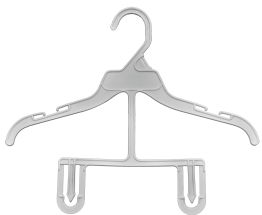

INTIMATES

STYLE #	SIZE	DESCRIPTION	DEPARTMENT	MATERIAL	COLOR
GS19	10"	Bra/Panty		PS	Clear

SETS

STYLE #	SIZE	DESCRIPTION	DEPARTMENT	MATERIAL	COLOR
9412	12"	Pinch Grip w/ 4" Coord Loop		PP	Black
9414	14"	Pinch Grip w/ 4" Coord Loop		PP	Black

NEWBORN, INFANT, TODDLER, CHILDREN »

Girls 2-6, Boys 2-7

TOPS

STYLE #	SIZE	DESCRIPTION	DEPARTMENT	MATERIAL	COLOR
495	10"	Med Wht Top Hanger with Plastic Hook	Toddler	PP	White
496	12"	Med Wht Top Hanger with Plastic Hook	Toddler	PP	White
472	15"	Med Wht Top Hanger with Plastic Hook	Toddler	PP	White
476	15"	Hvy Wht Top Hanger with Plastic Hook	Toddler	PP	White

BOTTOMS

STYLE #	SIZE	DESCRIPTION	DEPARTMENT	MATERIAL	COLOR
6108	8"	Pinch Grip with Plastic Hook	Infants, Toddler, Children	PP	White
6110	10"	Pinch Grip with Plastic Hook	Children	PP	White

INFANT DRESSES